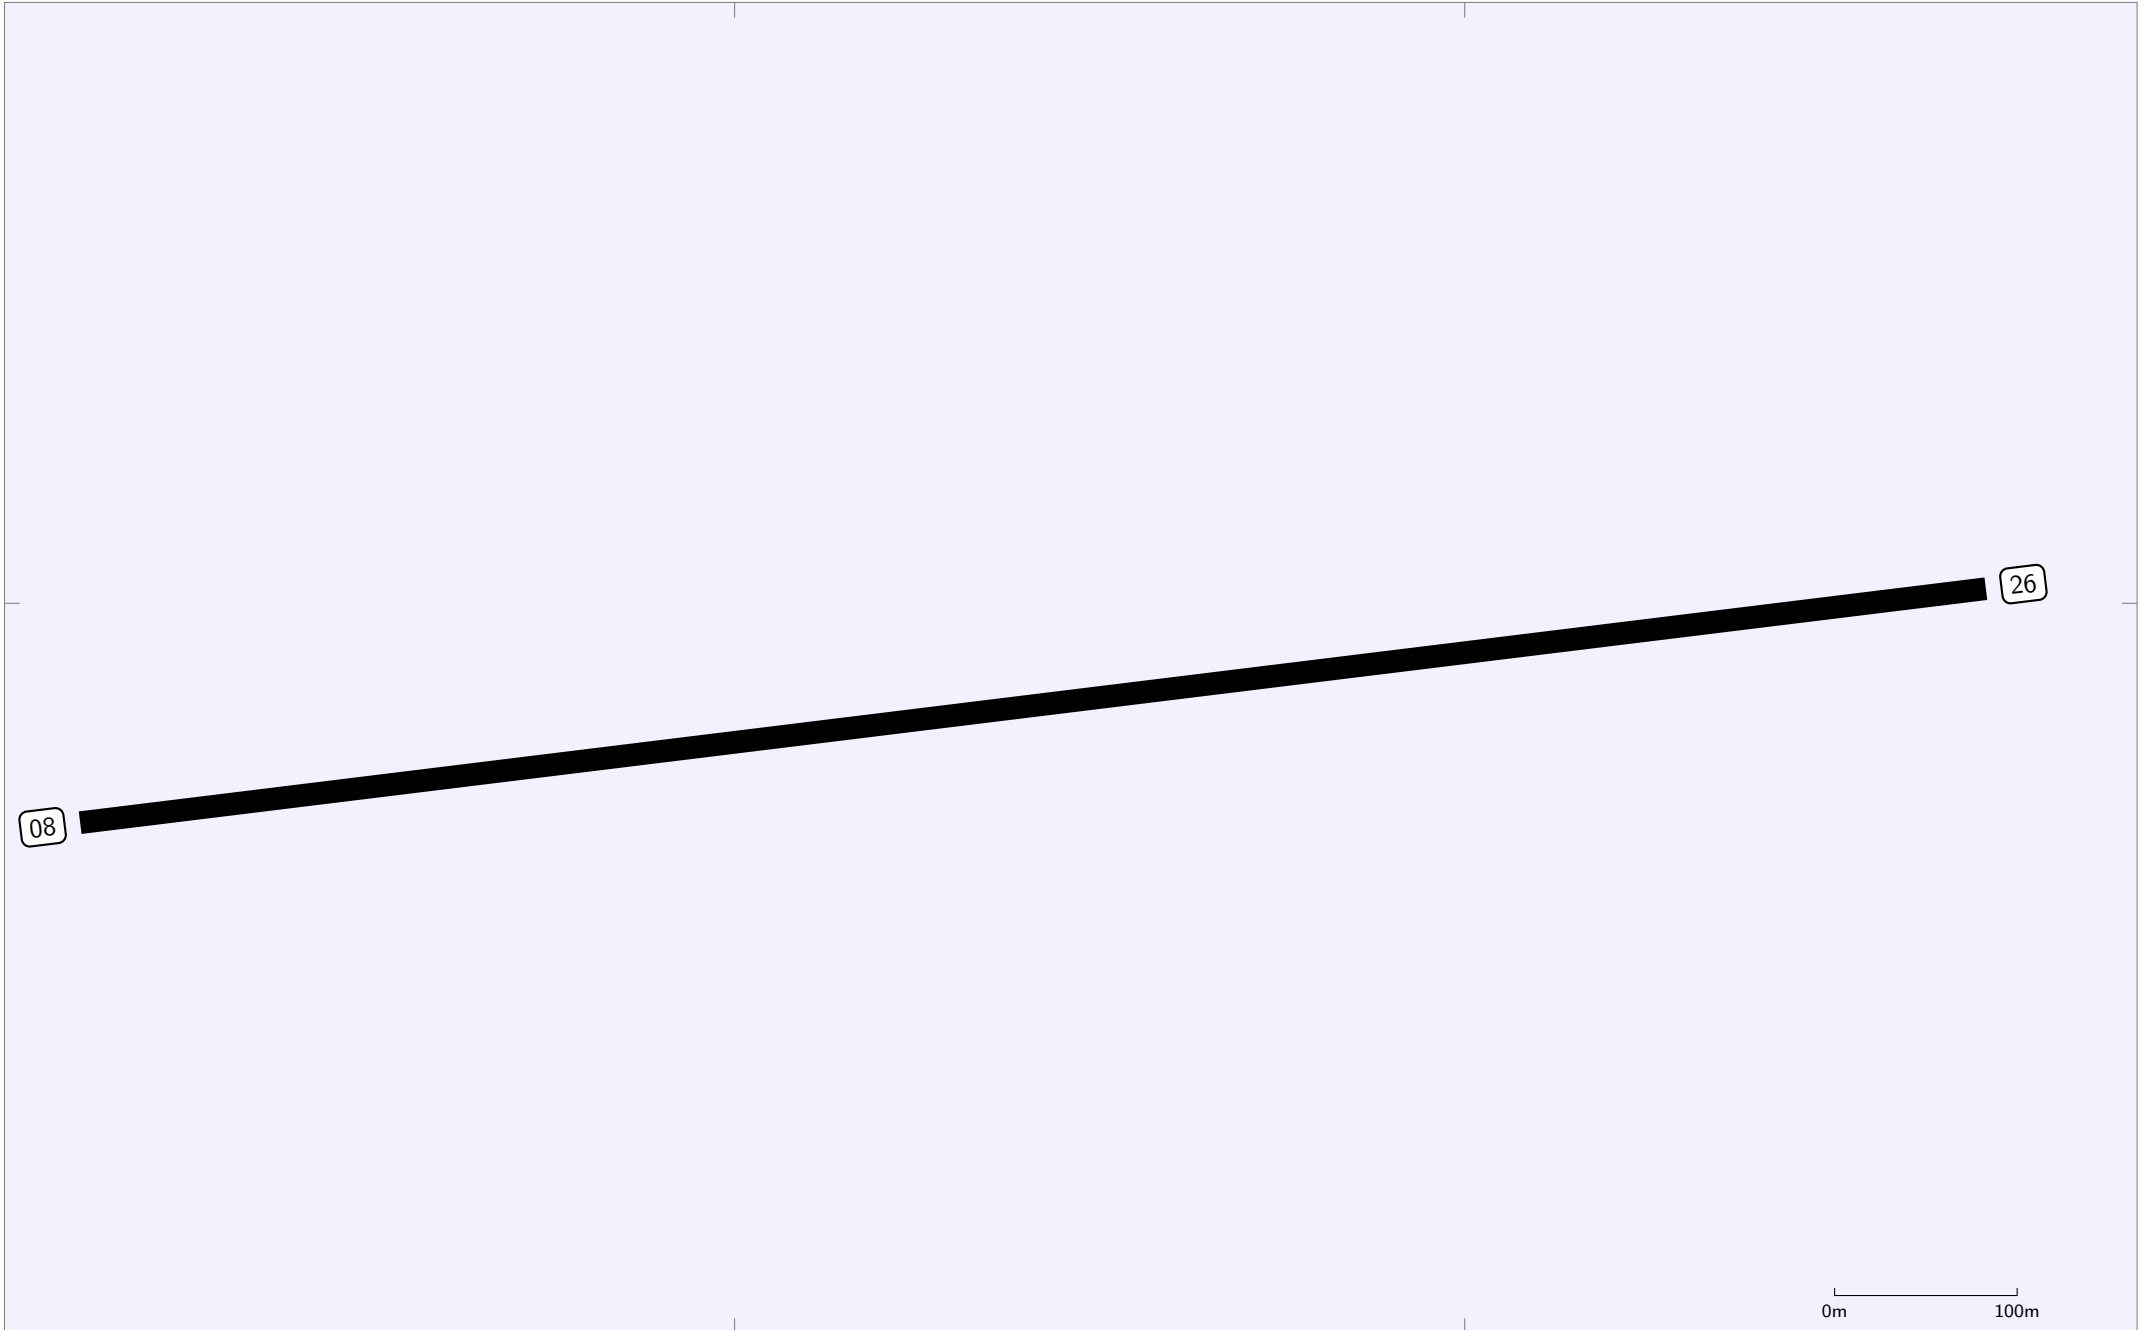

17MO

RUNWAY WIDTH IS NOT TO SCALE. NOT FOR REAL WORLD USE.

©COPYRIGHT 2017 THE FLIGHTGEAR TEAM