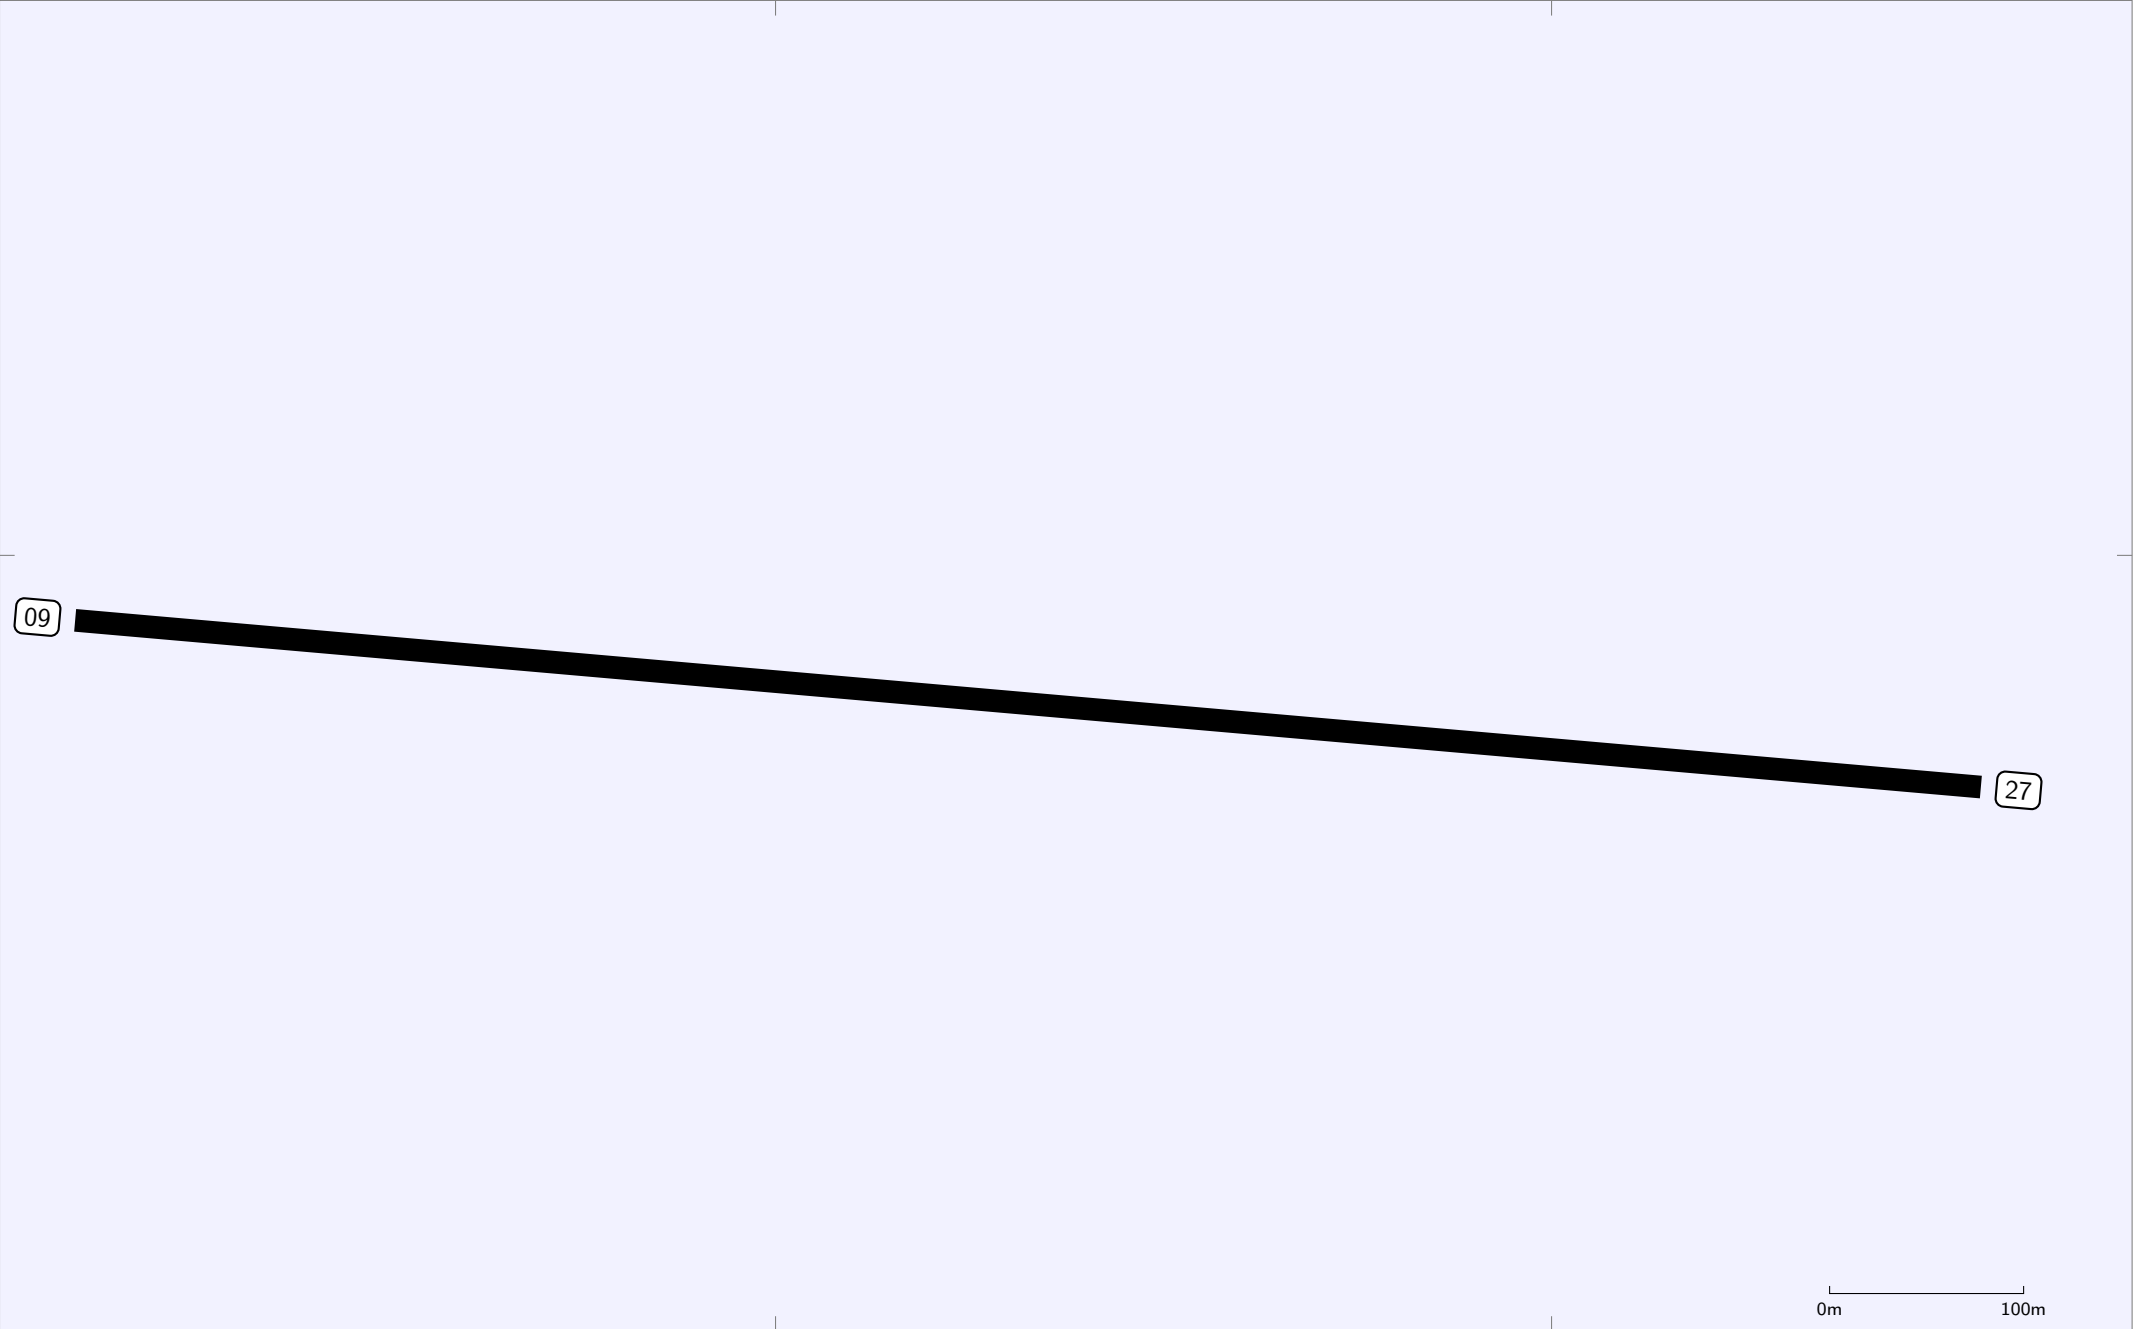

07MN

RUNWAY WIDTH IS NOT TO SCALE. NOT FOR REAL WORLD USE.

©COPYRIGHT 2017 THE FLIGHTGEAR TEAM